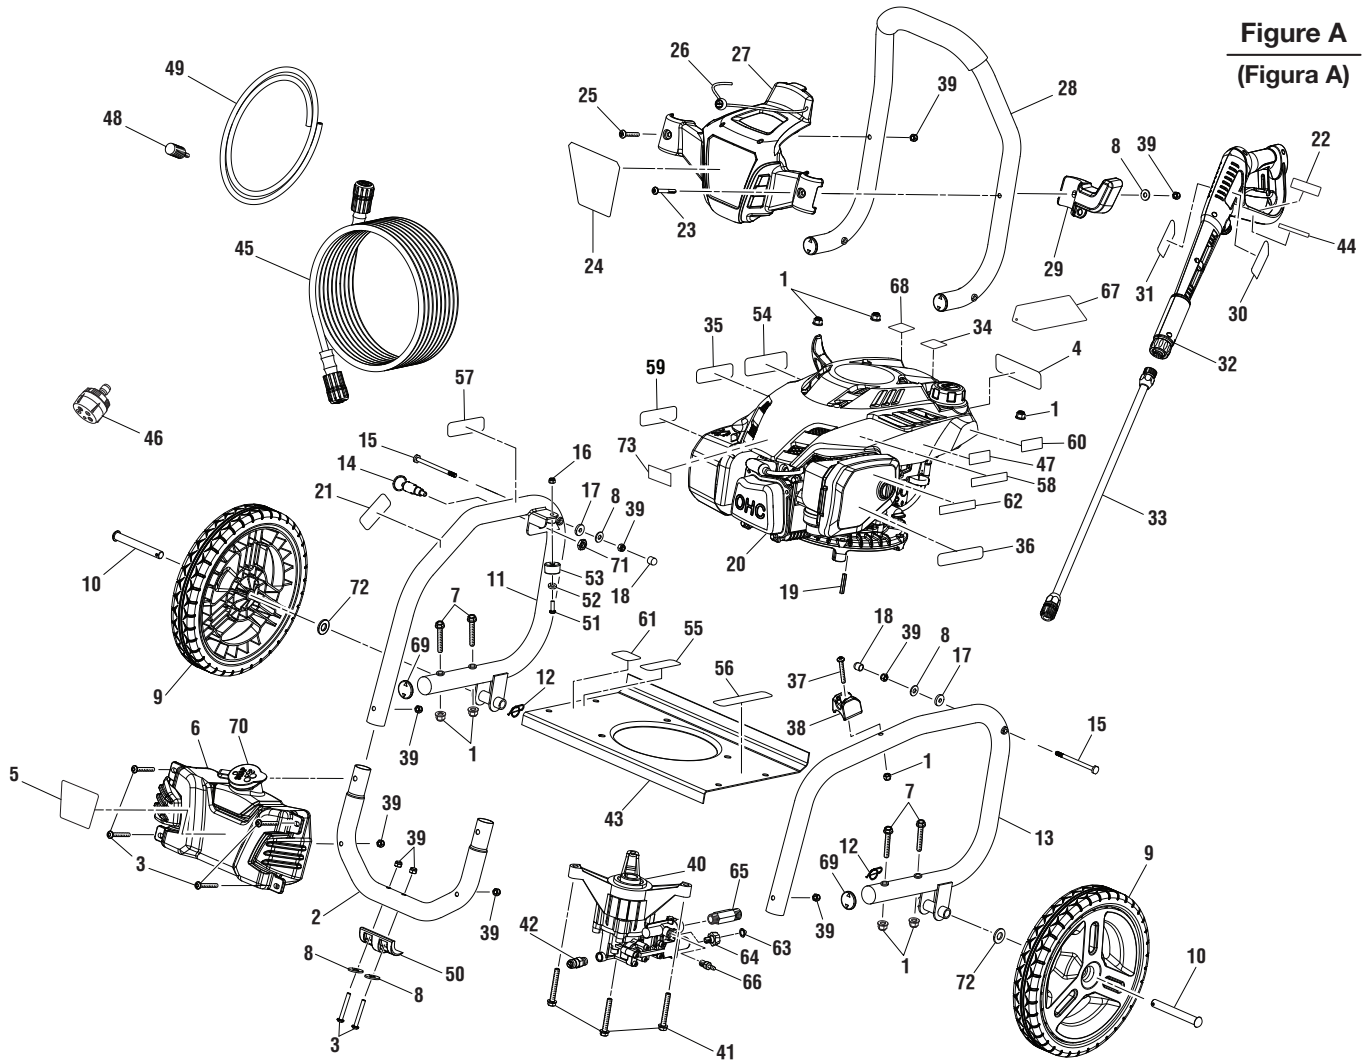

UT80709 AND UT80911

Figure A
(Figura A)

HOMELITE PRESSURE WASHER – MODEL NOS. UT80709 AND UT80911

The model number will be found on a plate attached to frame. Always mention the model number in all correspondence regarding your **PRESSURE WASHER** or when ordering replacement parts.

FIGURE A PARTS LIST

KEY	P/N	DESCRIPTION	QTY	KEY	P/N	DESCRIPTION	QTY	KEY	P/N	DESCRIPTION	QTY
1	678774002	Lock Nut (M8 x 1-1/4 in.).....	8	22	940654089	Trigger Handle Warning Label ...	1	50	561307005	Rubber Foot.....	1
2	310742004	Front Frame	1	23	660592006	Screw (1/4-20 x 2.27 in.).....	1	51	661555001	Bolt (M4 x 1/2 in.)	1
3	661501007	Screw (1/4-20 x 2 in.).....	6	24	940779056	Performance Label	1	52	678600002	Washer (M4).....	1
4	940971069	Warning Label (Engine).....	1	25	660592005	Screw (1/4-20 x 1.65 in.).....	1	53	570712001	Rubber Bumper	1
5	941532001	Logo Label (Homelite).....	1	26	570718001	Bungee Cord Assembly.....	1	54	940707082	Danger Label (French)	1
6	310658006	Detergent Tank (Inc. Key No. 70)	1	27	310673010	Hose Storage.....	1	55	940836005	Data Label	1
7	660962001	Bolt (M8 x 2.17 in.).....	4	28	308638032	Handle Assembly.....	1	56	940617083	Pump Quick Start Label	1
8	638128004	Washer (1/4 in.).....	5	29	518929002	Trigger Handle Holder.....	1	57	940947003	Combustion Warning Label	1
9	308451019	Wheel.....	2	30	940654083	Trigger Handle Warning Label ...	1	58	940803018	EMC Label	1
10	620599007	Axle.....	2	31	940705088	Logo Label (Homelite).....	1	59	940778011	Hot Muffler Label	1
11	310704005	Main Frame Assembly (right)	1	32	308760017	Trigger Handle Assembly.....	1	60	940647047	Choke Label	1
12	678899001	Spring pin	2	33	308494003	Spray Wand	1	61	940871002	Oil Dipstick Label.....	1
13	310703005	Main Frame Assembly (left)	1	34	940872001	E85 Label.....	1	62	940324014	Inquiries Label	1
14	308910005	Handle Release Knob.....	1	35	940894001	Danger Label	1	63	308662001	Filter Screen.....	1
15	678406010	Bolt (1/4-20 x 3.5 in.)	2	36	940617045	Engine Quick Start Label.....	1	64	308861003	Inlet Tube	1
16	678610002	Flange Nut (M4 x 0.7 in.).....	1	37	660760002	Bolt (1/4-20 x 1.85 in.).....	1	65	308862003	Outlet Tube	1
17	518724003	Spacer	2	38	518931004	Spray Wand Holder	1	66	308452002	Detergent Suction Kit	1
18	570410003	Cap	2	39	678016006	Lock Nut (1/4-20).....	10	67	940473002	Warning Hang Tag	1
19	678041007	Output Shaft Key	1	40	308653025	Pump (Incl. Key Nos. 63-66).....	1	68	940517007	Lubricant Label.....	1
20	NOTE A	Subaru 190cc Engine EPA (UT80709A).....	1	41	660962003	Bolt (M8 x 2.36 in.).....	3	69	518932001	End Cap.....	2
	NOTE A	Subaru 190cc Engine CARB (UT80911A).....	1	42	678169004	Thermal Release Valve	1	70	310650002	Soap Tank Cap	1
	NOTE A	Subaru 175cc Engine EPA (UT80709B).....	1	43	638662021	Engine Plate.....	1	71	678518002	Lock Nut (1/2-20).....	1
	NOTE A	Subaru 175cc Engine CARB (UT80911B).....	1	44	940786020	Trigger Handle Spec Label	1	72	638275002	Washer (1/2 in.).....	2
21	940680027	Hot Surface Label.....	1	45	308835036	High Pressure Hose (25 ft.).....	1	73	940608010	Logo Label (Subaru)	1
				46	310667005	6-in-1 Change Over Nozzle	1	Not Shown:			
				47	941505001	Release Water Label.....	1	*		Oil (SAE 10W30, 18 oz).....	1
				48	518391001	Filter.....	1	988000369		Operator's Manual.....	1
				49	570728003	Injection Hose.....	1